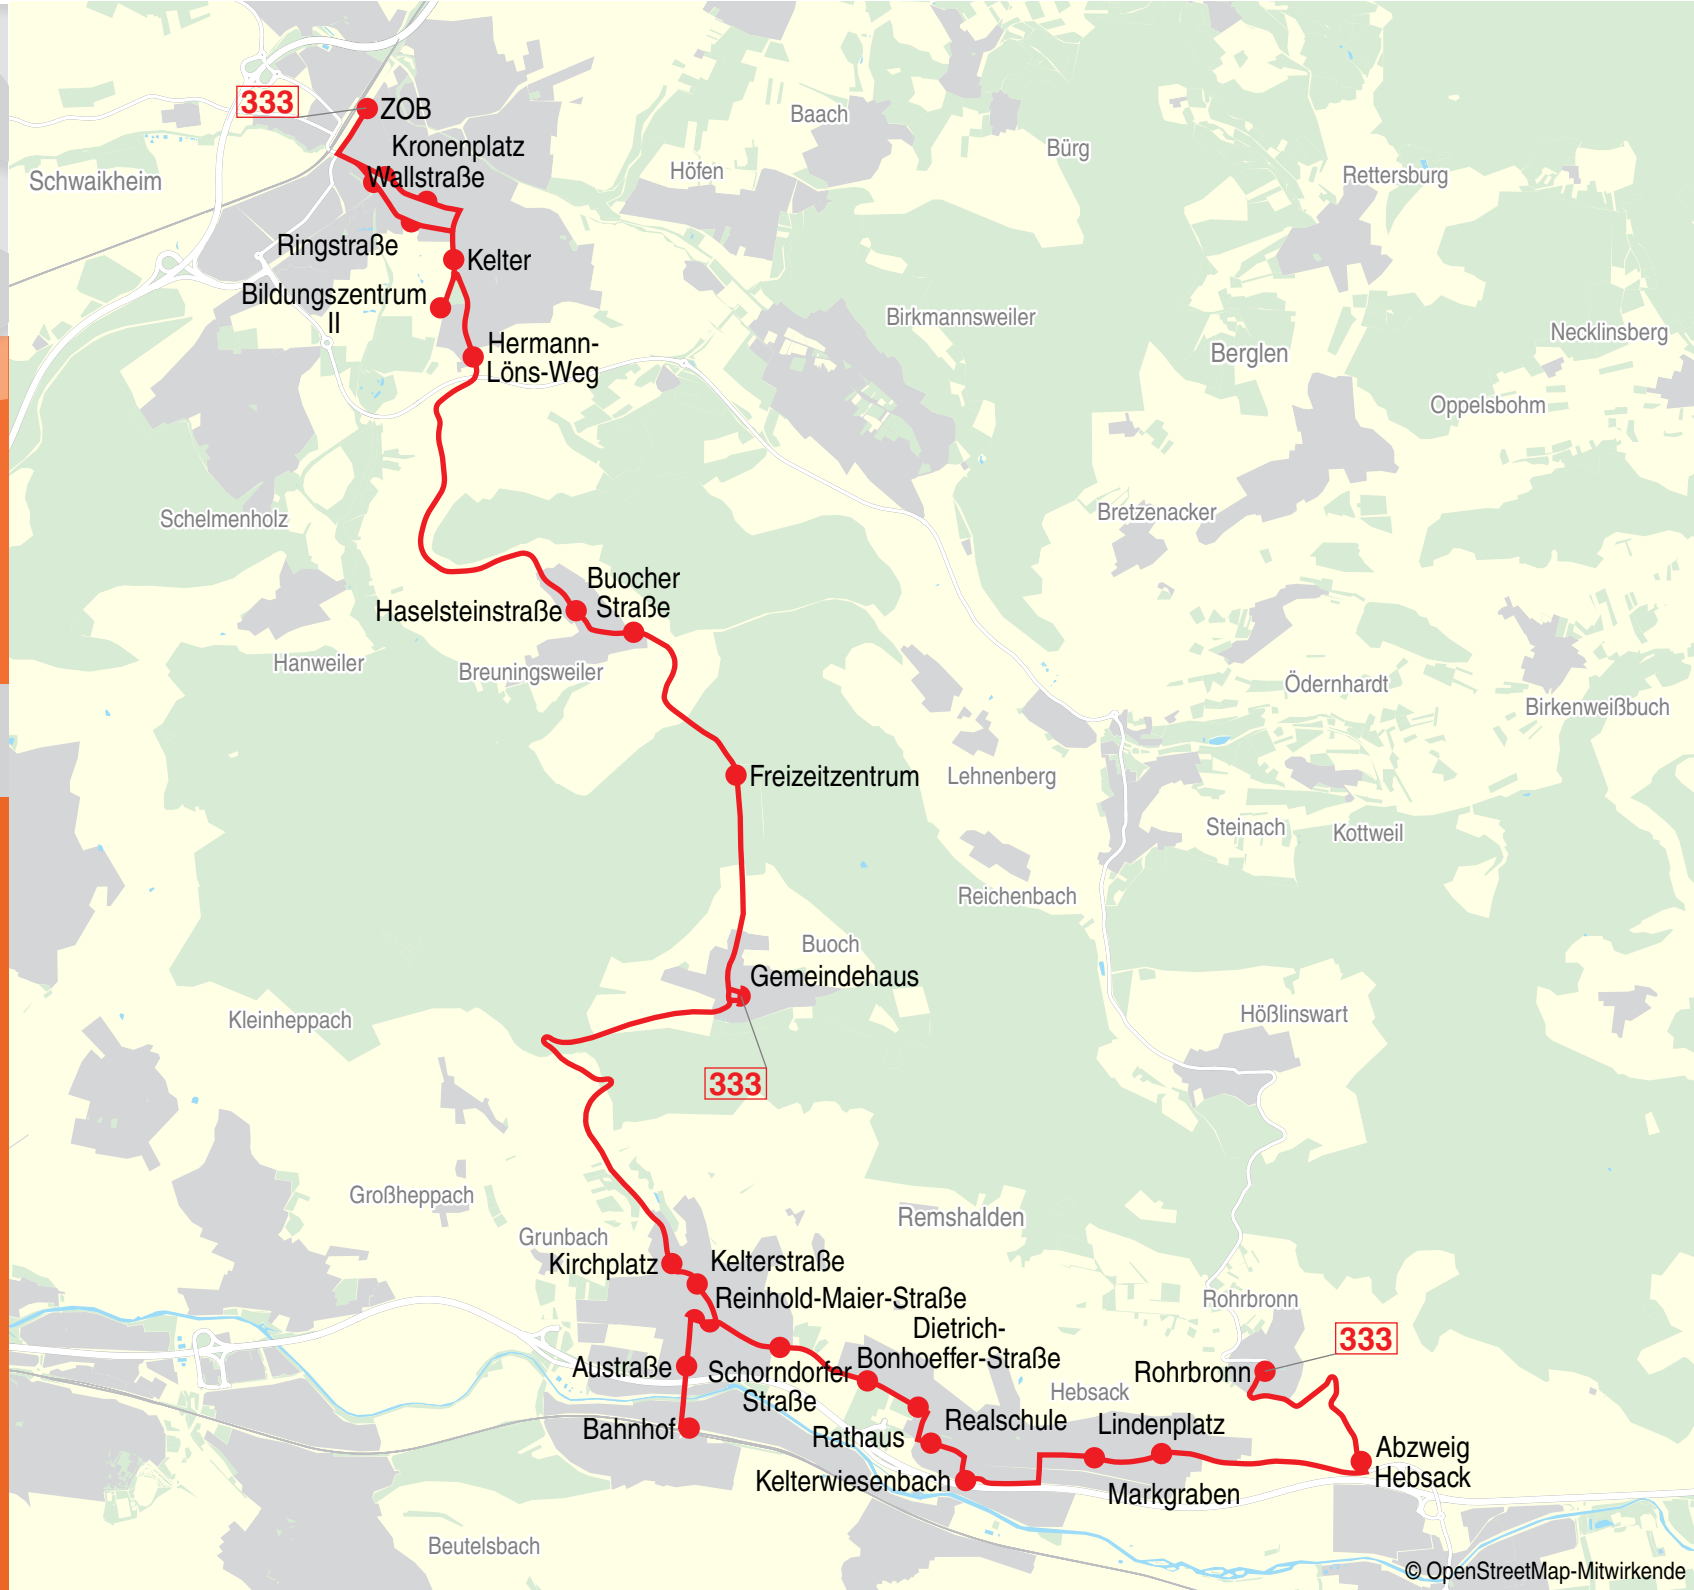

VVS- Service

Telefon: +49 711 19449  
[www.vvs.de](http://www.vvs.de)

Verkehrs- und Tarifverbund  
Stuttgart GmbH (VVS)  
Rotebühlstraße 121  
70178 Stuttgart

Am 24. und 31.12 Verkehr wie samstags

Table with columns for departure times (05.15 to 20.09) and days (F, S). Includes routes like S3 Hauptbf, S3 Winnenden, and various stops in Winnenden, Breuningsweiler, Buoch, Grunbach, Geradstetten, Hebsack, and Rohrbronn.

Table with columns for departure times (07.45 to 20.59) and days (SAMSTAG). Includes routes like S2 Grunbach, S2 Hauptbf, and various stops in Rohrbronn, Hebsack, Geradstetten, Buoch, and Grunbach.

Table with columns for departure times (09.45 to 18.59) and days (SONN-/FEIERTAG). Includes routes like S3 Hauptbf, S3 Winnenden, and various stops in Winnenden, Breuningsweiler, Buoch, Grunbach, Geradstetten, Hebsack, and Rohrbronn.

ZEICHENERKLÄRUNG: F nur an schulfreien Tagen S nur an Schultagen

Table with columns for departure times (05.25 to 19.45) and days (S, F, F, S). Includes routes like S2 Grunbach, S2 Hauptbf, and various stops in Rohrbronn, Hebsack, Geradstetten, Buoch, Grunbach, and Winnenden.

Table with columns for departure times (07.00 to 08.15) and days (SAMSTAG). Includes routes like S2 Hauptbf, S2 Grunbach, and various stops in Rohrbronn, Hebsack, Geradstetten, Buoch, and Grunbach.

Table with columns for departure times (09.00 to 20.15) and days (SONN-/FEIERTAG). Includes routes like S3 Hauptbf, S3 Winnenden, and various stops in Winnenden, Breuningsweiler, Buoch, Grunbach, Geradstetten, Hebsack, and Rohrbronn.